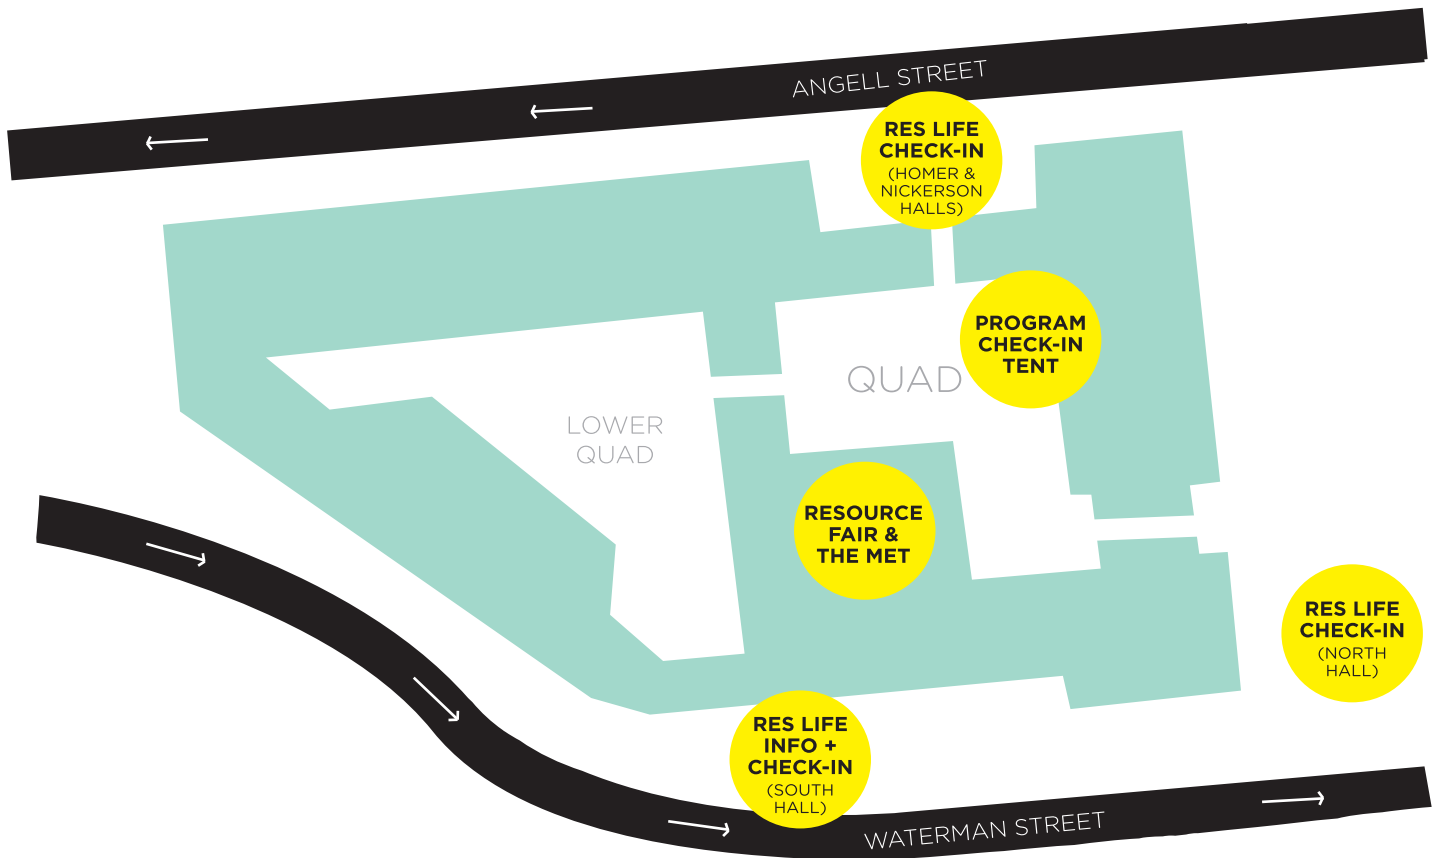

WELCOME TO RISD PRE-COLLEGE 2022!

CAMPUS RESOURCE FAIR PARTICIPANTS

Card Services/RISD Bucks

Counseling & Psychological Services (CAPS)

Dining Services

Disability Support Services (DSS)

Information Technology Services (ITS)

Intercultural Student Engagement (ISE)

International Student Services (ISS)

Laundry Services

Mailroom

Public Safety

Residence Life

Health Services

RISD Store

PRE-COLLEGE