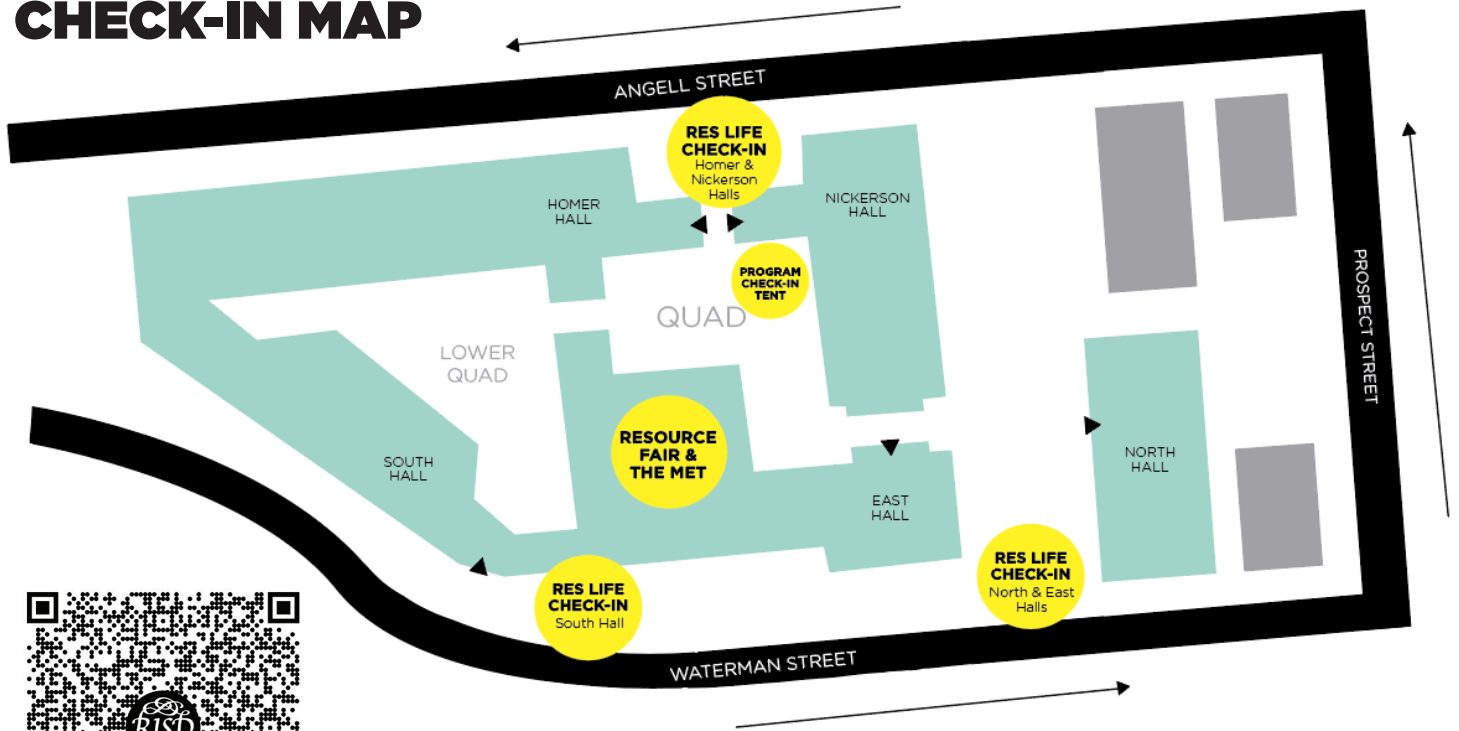

WELCOME TO RISD PRE-COLLEGE 2023!

CHECK-IN & ORIENTATION SCHEDULE

SATURDAY JUNE 24

- 8:30 AM-2:30 PM** Check-In & Campus Resource Fair, *Quad*
- RESOURCE FAIR PARTICIPANTS:**
- | | |
|---|-----------------------|
| Card Services / RISD Bucks | Laundry Services |
| Counseling & Psychological Services | Mailroom |
| Dining Services | Pre-College Academics |
| Disability Support Services | Public Safety |
| Health Services | Residence Life |
| Information Technology Services | RISD Store |
| International Student & Scholar Affairs | |
- 10 AM-2 PM** Brunch (Students & Families), *The Met*
- 3-5:30 PM** Student Orientation, *RISD Auditorium*
- 3-4:15 PM** Parent and Family Meet & Mingle (optional),
Washington Place Lobby & Auditorium
- 5:30-6:30 PM** Student Dinner (Commuter & Residential Students),
The Met
- 6:30-7:30 PM** Commuter Social, *Met Room A*
- 7-8:30 PM** Residential Floor Meetings, *Residence Halls*

SUNDAY JUNE 25

- 11 AM-1 PM** Campus Tours, *Residence Life*
- 12-2 PM** Schedules Info Table, *Quad*
- 2-4 PM** Student Orientation, *RISD Auditorium*

PRE-COLLEGE

CHECK-IN MAP

SCAN FOR
[RISD CAMPUS MAP](#)

DON'T FORGET TO:

- ✓ Check in with **Residence Life** to receive your ID and access your residence hall (residential students only)
- ✓ Go to the **Program Check-In/Student Support** tent to check in and make sure you have everything you need (commuter students will also receive your ID here)
- ✓ Visit the **Campus Resource Fair** to meet RISD campus partners
- ✓ Attend **Student Orientation** on Saturday AND Sunday (mandatory for all students)