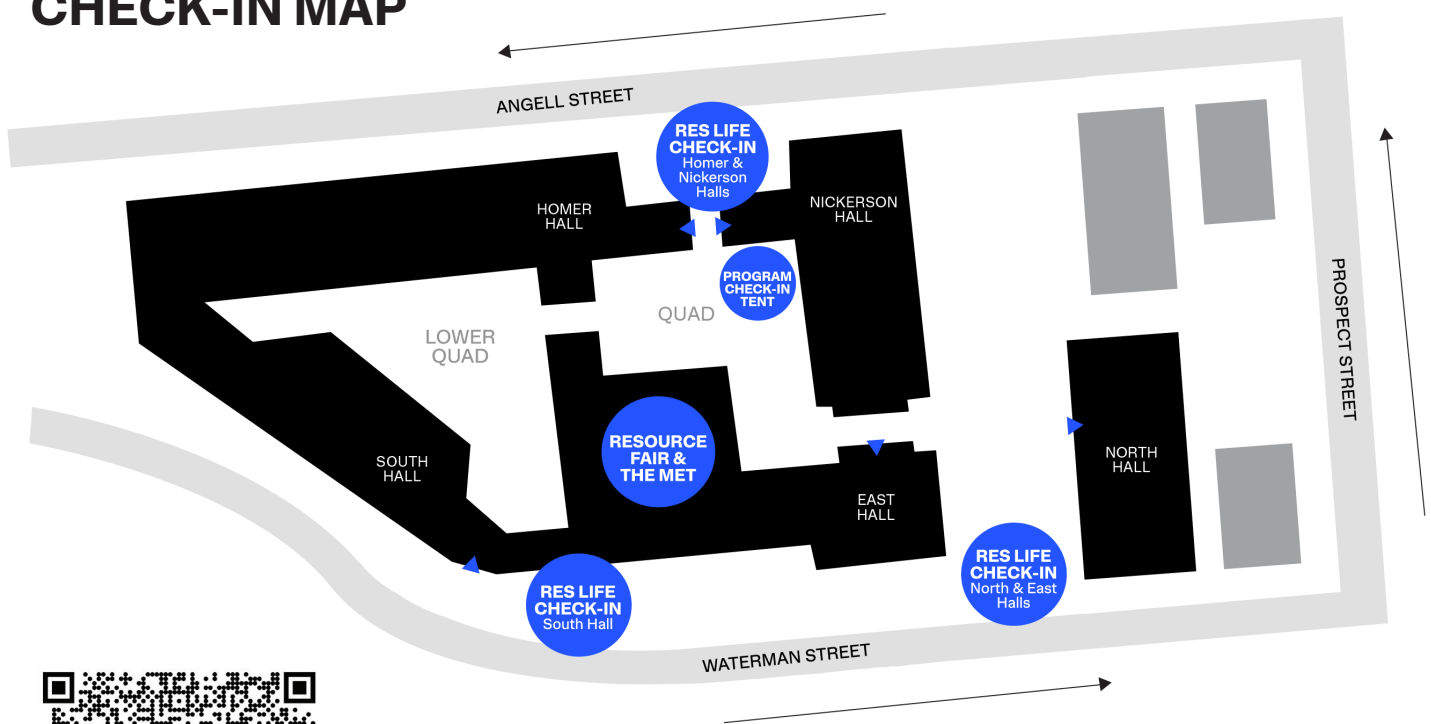

Welcome to RISD Pre-College 2024!

CHECK-IN & ORIENTATION SCHEDULE

SATURDAY JUNE 29

8:30 am–2:30 pm	Check-In & Campus Resource Fair, Quad	
	RESOURCE FAIR PARTICIPANTS:	
	Card Services / RISD Bucks	International Student & Scholar Affairs
	Counseling & Psychological Services	Laundry Services
	Dining Services	Public Safety
	Disability Support Services	Residence Life
	Health Services	RISD Store
	Information Technology Services	
10 am–2 pm	Brunch (Students & Families), The Met	
3–5:30 pm	Student Orientation, RISD Auditorium	
3–4:15 pm	Parent and Family Meet & Mingle (optional), Washington Place Lobby & Auditorium	
5:30–6:30 pm	Student Dinner (Commuter & Residential Students), The Met	
6:30–7:30 pm	Commuter Social, Met Room A	
7–8:30 pm	Residential Floor Meetings, Residence Halls	

SUNDAY JUNE 30

11 am–1 pm	Campus Tours, Residence Life
1–2 pm	Schedules Info Table, RISD Auditorium
2–4 pm	Student Orientation, RISD Auditorium

PRE-COLLEGIATE
PROGRAMS

DON'T FORGET TO:

- Check in with **Residence Life** to receive your ID and access your residence hall (residential students only)
- Go to the **Program Check-In/Student Support** tent to check in and make sure you have everything you need (commuter students will also receive your ID here)
- Visit the **Campus Resource Fair** to meet RISD campus partners
- Attend **Student Orientation** on Saturday AND Sunday (mandatory for all students)

CHECK-IN MAP

SCAN FOR
[RISD CAMPUS MAP](#)

PRE-COLLEGIATE
PROGRAMS